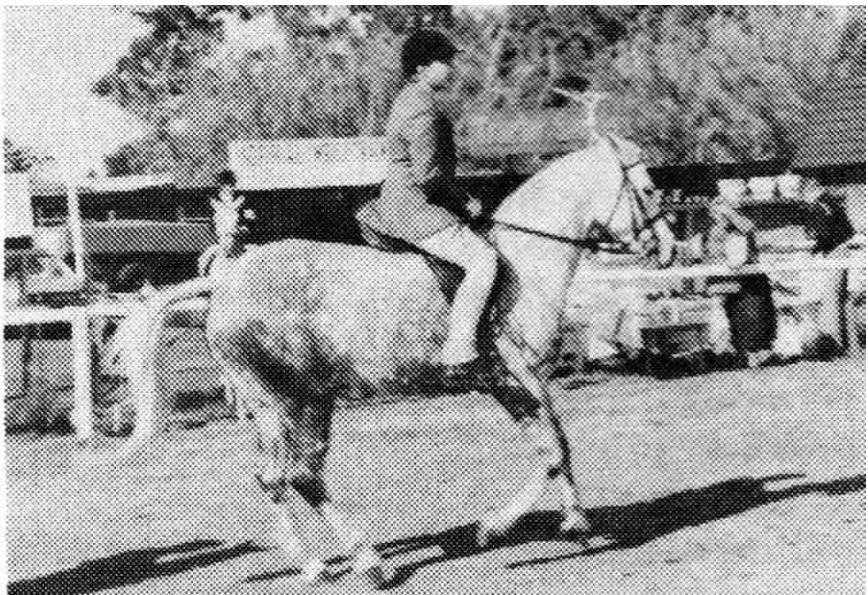

NATAL ROYAL SHOW 1980

***Knighton Belinda**, Brood Mare, Show Pony, Ride & Drive and here at the Royal Performance Award Ceremony ridden by Sally-Ann Ross Photo: Jesmond T Greenstone*

***Honeybourne Kerrid's Honeysuckle** (Arab/Welsh), SA Performance Award and Champion Pony at the Royal ridden by Anton Mostert Photo: Jesmond T Greenstone*